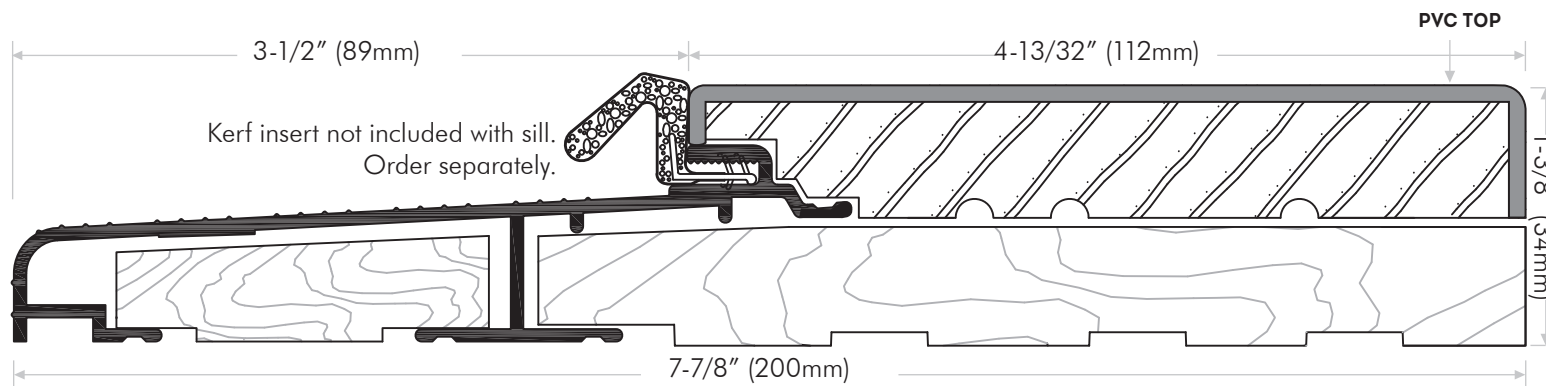

DS778V

DS778AVT Extruded aluminum sill, mill finish with interior vinyl top, tan. Length available: 150" (3810mm) only

DS778DVBL Bronze anodized with interior vinyl top, black. Length available: 150" (3810mm) only