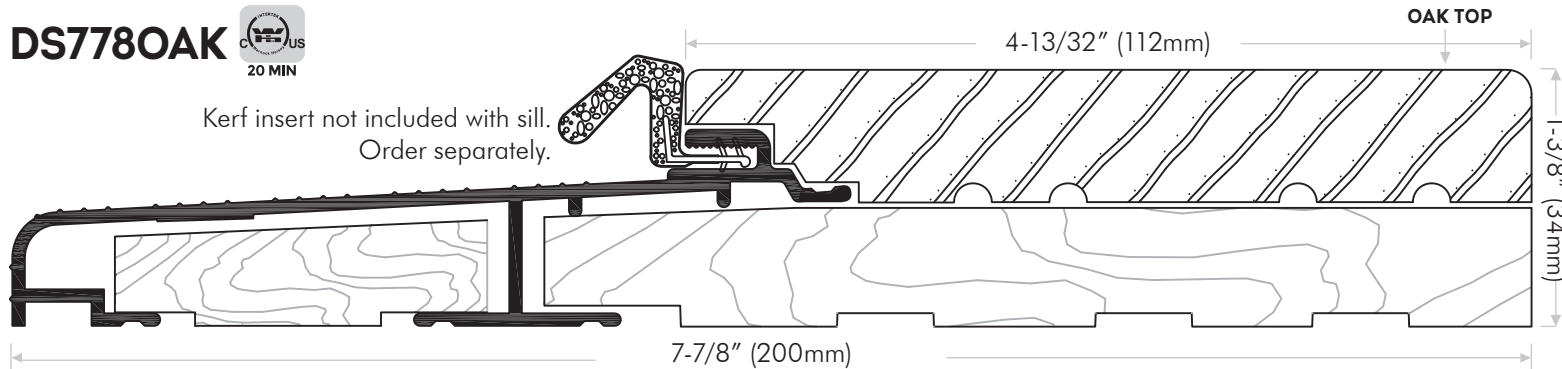

DS778OAK

Kerf insert not included with sill.
Order separately.

DS778AOAK Extruded aluminum sill, mill finish with interior oak top

DS778DOAK Bronze anodized with interior oak top

Lengths available: 110" (2794mm), 120" (3048mm), 150" (3810mm) & 186" (4724mm)