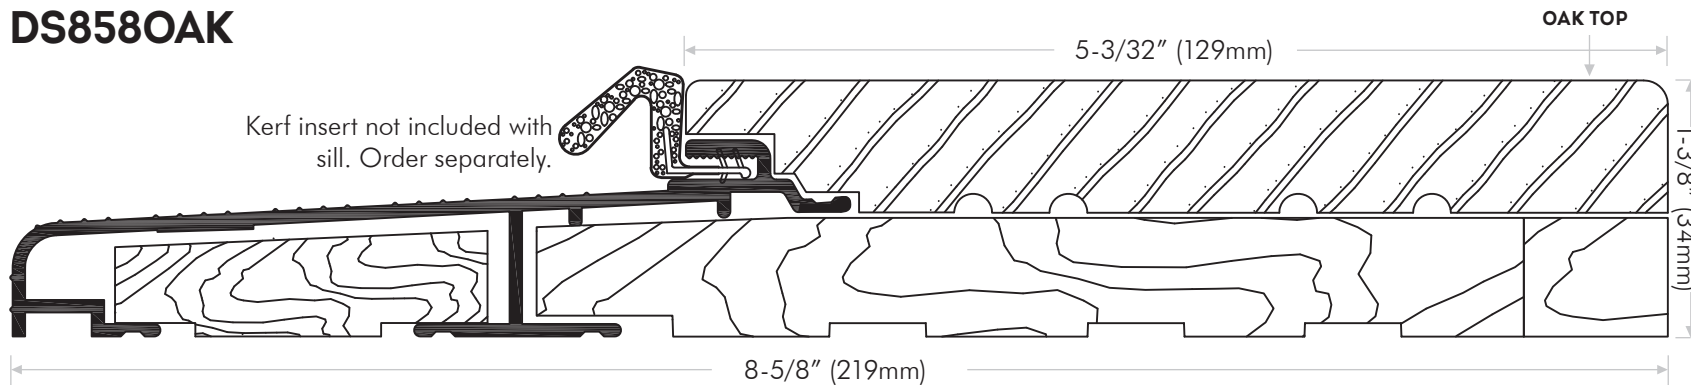

DS858OAK

DS858AOAK Extruded aluminum sill mill finish, with interior oak top. Length available: 150" (3810mm) only

DS858DOAK Bronze anodized with interior oak top. Length available: 150" (3810mm) only

Head Office & Manufacturing Centre - Vancouver, Canada