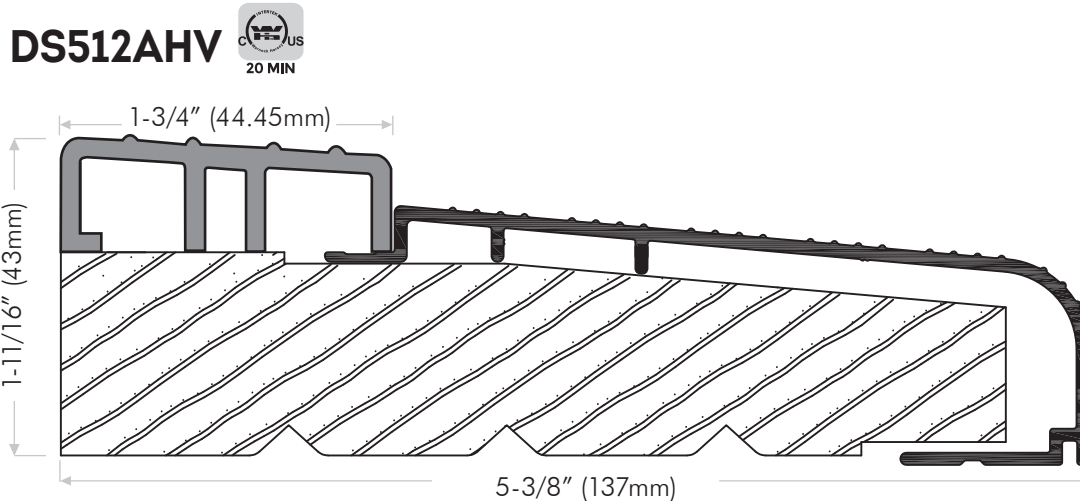

DS512AHV Extruded aluminum sill, mill finish with high vinyl top, tan

Head Office & Manufacturing Centre - Vancouver, Canada

7470 Buller Avenue, Burnaby, B.C. V5J 4S5 Canada

Ph: (604) 451-1080 • Fax: (604) 451-1140 • info@theDSgroup.com • Outside Vancouver, BC use toll free numbers Ph: 1-888-520-9009 Fax: 1-800-567-2887