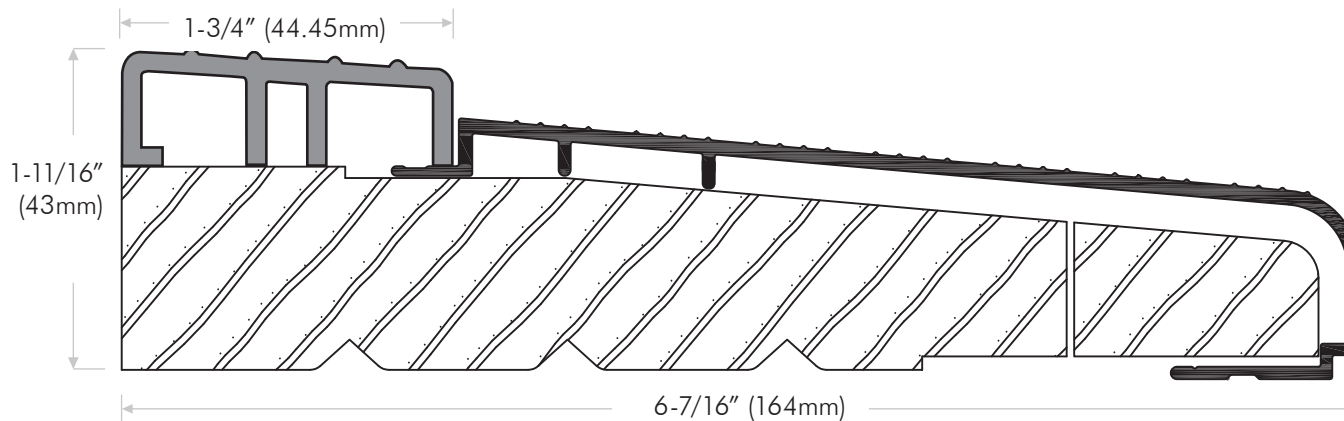

DS612AHV 

DS612AHV Extruded aluminum sill, mill finish with fixed high vinyl top, tan

Head Office & Manufacturing Centre - Vancouver, Canada

7470 Buller Avenue, Burnaby, B.C. V5J 4S5 Canada

Ph: (604) 451-1080 • Fax: (604) 451-1140 • info@theDSgroup.com • Outside Vancouver, BC use toll free numbers Ph: 1-888-520-9009 Fax: 1-800-567-2887