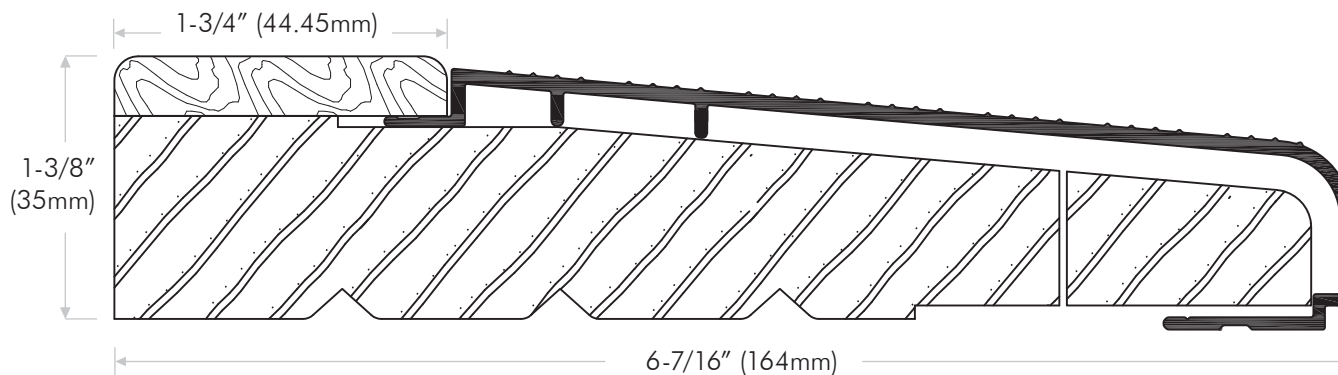

## DraftSeal®

Residential Product: Inswing Sill, Fixed Oak Top

**DS612OAK** 

**DS612AOAK** Extruded aluminum sill, mill finish with fixed oak top

**DS612DOAK** Bronze anodized with fixed oak top

Head Office & Manufacturing Centre - Vancouver, Canada