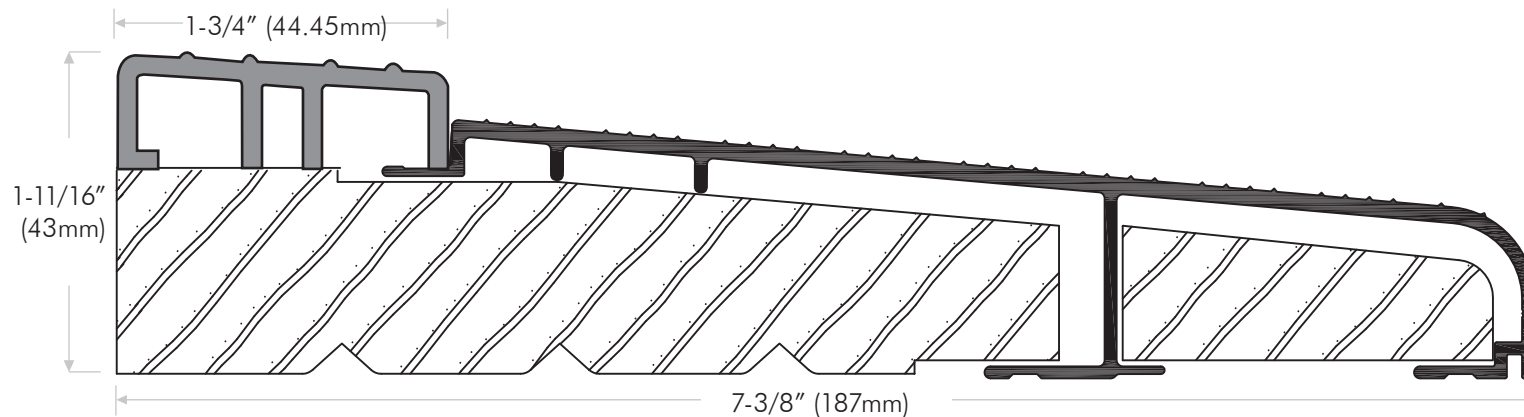

### Residential Product: Inswing Sill with Fixed Oak Top

DS712OAK 

**DS712AHV** Extruded aluminum sill, mill finish with fixed high vinyl top, tan