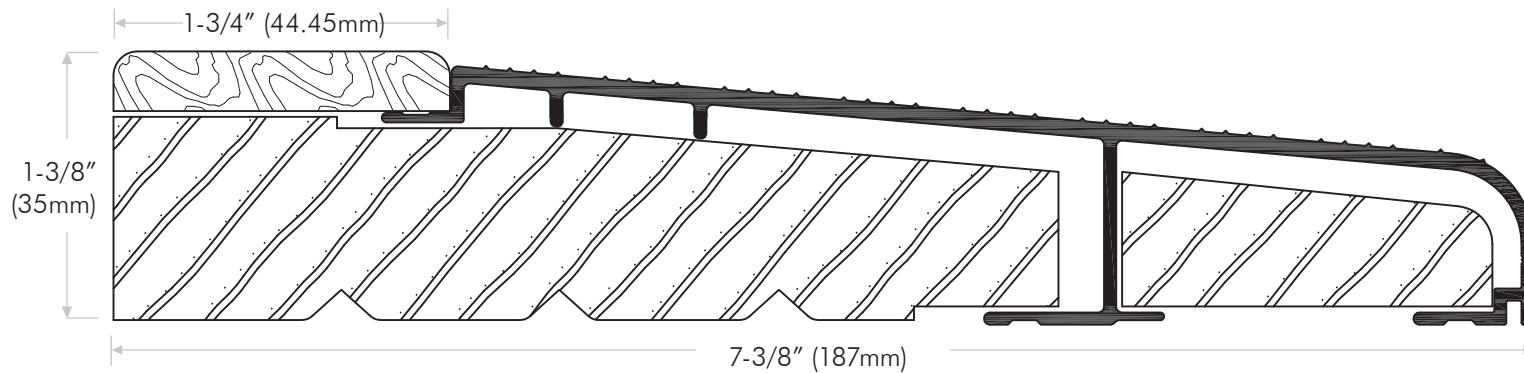

DS712OAK 

DS712AOAK Extruded aluminum sill, mill finish with fixed oak top

DS712DOAK Bronze anodized with fixed oak top

NOTE: DS712 Sill is designed to sit on flat sub floor or slab only applications

Head Office & Manufacturing Centre - Vancouver, Canada