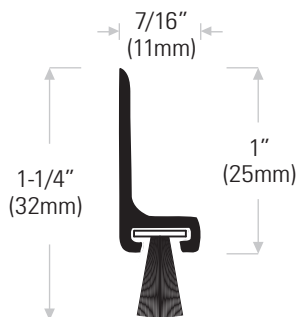

DS144

DS7545-270G
Replacement fin pile insert grey

DS144AP Extruded aluminum mill finish with fin pile insert

DS144BP Painted brown with fin pile insert

DS144WP Painted white with fin pile insert

Lengths available: 36" (914mm), 48" (1219mm), 84" (2134mm), 96" (2438mm) & 180" (4572mm)