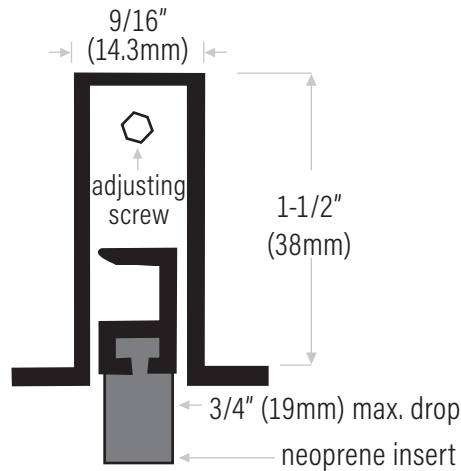

## Automatic Door Door Bottom, Mortise Application

5/8" x 1-9/16" (16mm x 40mm)

Lengths available:  
23-3/4" (603mm) special order only  
27-3/4" (705mm)  
29-3/4" (756mm)  
31-3/4" (806mm)  
35-3/4" (908mm)  
41-3/4" (1060mm)  
47-3/4" (1213mm)

**335N** Extruded aluminum mill finish with neoprene insert, black