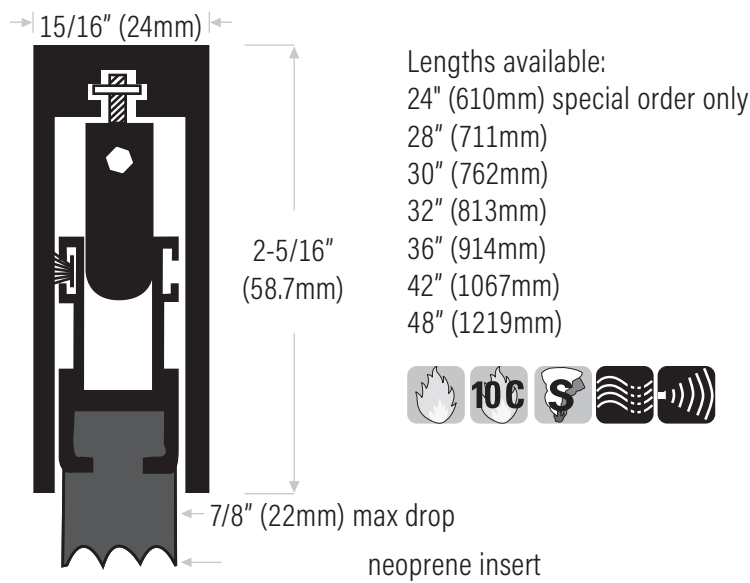

Automatic Door Door Bottom, Surface Mounted Application

420NA Extruded aluminum clear anodized with neoprene insert, black

420NDKB Bronze anodized, 36" & 48" only (914mm & 1219mm)