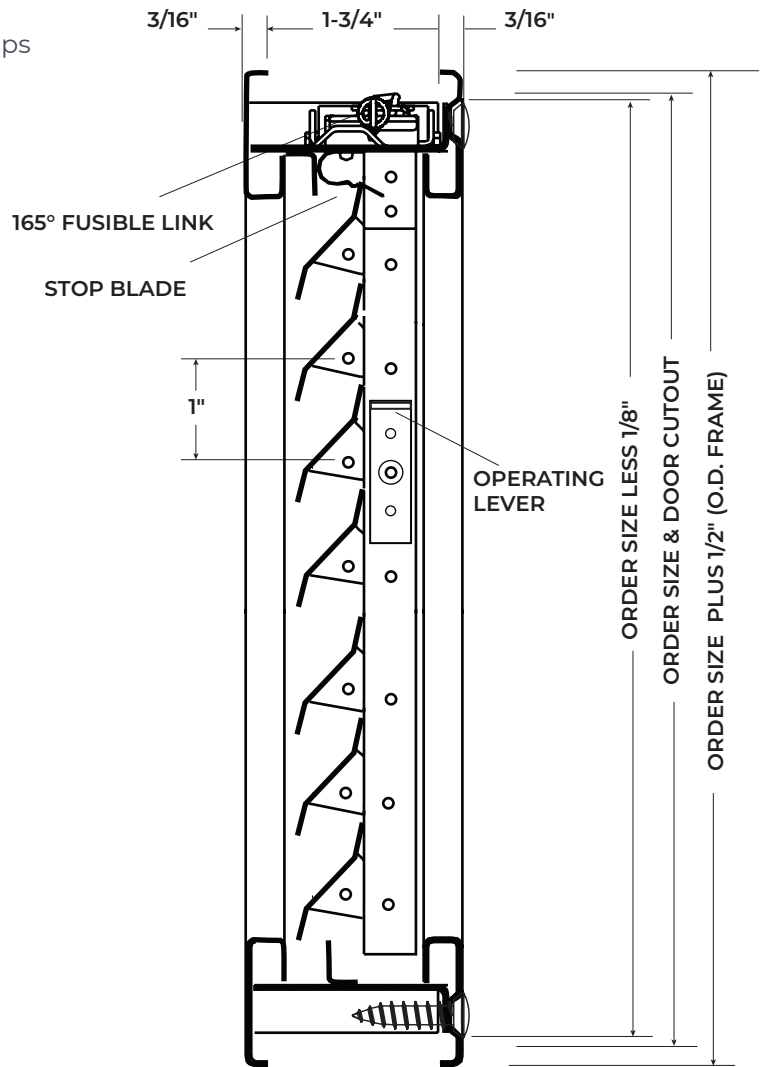

### FOR 1 3/4" THICK DOORS UP TO 90 MINUTES

\*Up to 90 Minutes

- ▶ Blades Close When Activated By Fire/Heat
- ▶ 18 Ga. Cold Rolled Steel Frame
- ▶ 18 Ga. Cold Rolled Steel Adjustable "Z" Blades
- ▶ Mitered Corners Secured With Reinforcing Clips
- ▶ Stainless Steel Spring
- ▶ 165° Fusible Link
- ▶ #8 X 3/4" Phillips Head SMS
- ▶ Free Area 40%
- ▶ Gray Primer (GPZ) Powder Coat Finish
- ▶ Available in Whole Inch Increments:  
Minimum Size: 10" x 6"  
Maximum Size: 24" x 30"

#### Available Options

- ▶ Powder Coat Color Options - See Page L3
- ▶ Aluminum Insect Screen - 22 Ga. 1/8" Square Mesh Installed on Exterior Side
- ▶ Torx Security Screws
- ▶ Galvanneal - A40 Steel
- ▶ Type 316 Stainless Steel – Specify FLDL-316SS,  
Available Sizes:  
12" x 12"   18" x 12"   24" x 12"  
12" x 18"   18" x 18"   24" x 18"  
12" x 24"   18" x 24"   24" x 24"

Undersized 1/8" for Clearance

Not to Scale

Top View Fusible Link Mechanism